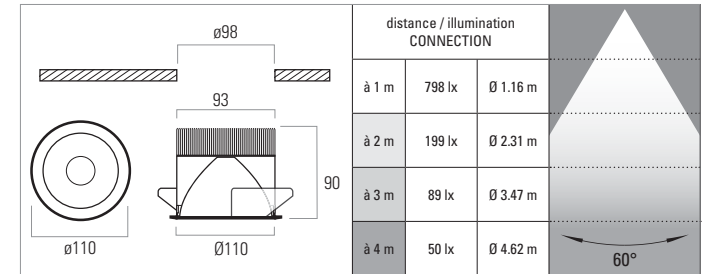

LCB*
COMPATIBILITY

IP44

GO GO

LE PLUS
PRODUIT

- Painted aluminium
- Satin aluminium, stainless steel
- Delivered with connection cable
- Power supply included

GO 5
5W

36 €

CODE	FINISH	COLOUR TEMP.	LUMENS
INT04290	WHITE	4500 K	349 lm
INT04291	WHITE	3300 K	328 lm

*LAW CONSUMPTION BUILDING

GO 10
10W

66 €

CODE	FINISH	COLOUR TEMP.	LUMENS
INT04292	WHITE	4500 K	837 lm
INT04293	WHITE	3300 K	783 lm

*LAW CONSUMPTION BUILDING

LCB*
COMPATIBILITY

IP65

DIMMABLE
1-10V