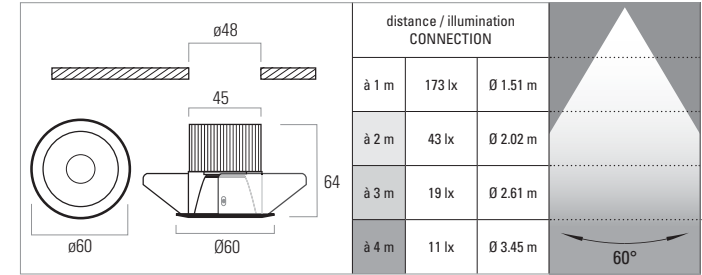

LCB*
COMPATIBILITY

IP44

GO GO

LE PLUS
PRODUIT

- Painted aluminium
- Satin aluminium, stainless steel
- Delivered with connection cable
- Power supply included

GO 5
5W

36 €

CODE	FINISH	COLOUR TEMP.	LUMENS
INT04290	WHITE	4500 K	349 lm
INT04291	WHITE	3300 K	328 lm

*LAW CONSUMPTION BUILDING

GO 10
10W

66 €

CODE	FINISH	COLOUR TEMP.	LUMENS
INT04292	WHITE	4500 K	837 lm
INT04293	WHITE	3300 K	783 lm

*LAW CONSUMPTION BUILDING

LCB*
COMPATIBILITY

IP65

DIMMABLE
1-10V