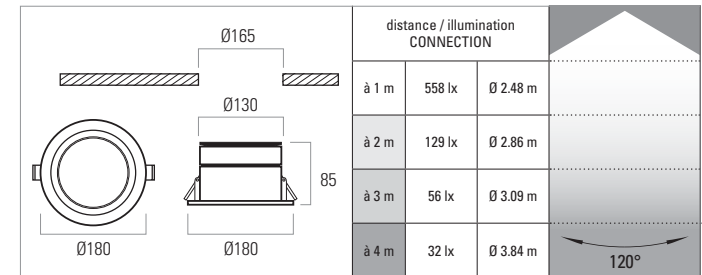

LCB*
COMPATIBILITY

IP44

GO GO

LE PLUS
PRODUIT

- Painted aluminium
- Satin aluminium, stainless steel
- Delivered with connection cable
- Power supply included

GO 5
5W

36 €

CODE	FINISH	COLOUR TEMP.	LUMENS
INT04290	WHITE	4500 K	349 lm
INT04291	WHITE	3300 K	328 lm

*LAW CONSUMPTION BUILDING

GO 10
10W

66 €

CODE	FINISH	COLOUR TEMP.	LUMENS
INT04292	WHITE	4500 K	837 lm
INT04293	WHITE	3300 K	783 lm

*LAW CONSUMPTION BUILDING

LCB*
COMPATIBILITY

IP65

DIMMABLE
1-10V

BAGNO BAGNO

LE PLUS
PRODUIT

- Painted aluminium
- Satin aluminium, stainless steel
- Delivered with connection cable
- Standard power supply included (BAGNO 16)
- Dimmable 1-10V power supply included (BAGNO 25)

BAGNO 16
16W

98 €

CODE	FINISH	COLOUR TEMP.	LUMENS
INT04295	WHITE	4000 K	1350 lm
INT04296	WHITE	3000 K	1280 lm

Standard power supply included

*LAW CONSUMPTION BUILDING

BAGNO 25
25W

149 €

CODE	FINISH	COLOUR TEMP.	LUMENS
INT04297	WHITE	4000 K	2130 lm
INT04298	WHITE	3000 K	2000 lm

1-10V Dimmable power supply included

*LAW CONSUMPTION BUILDING